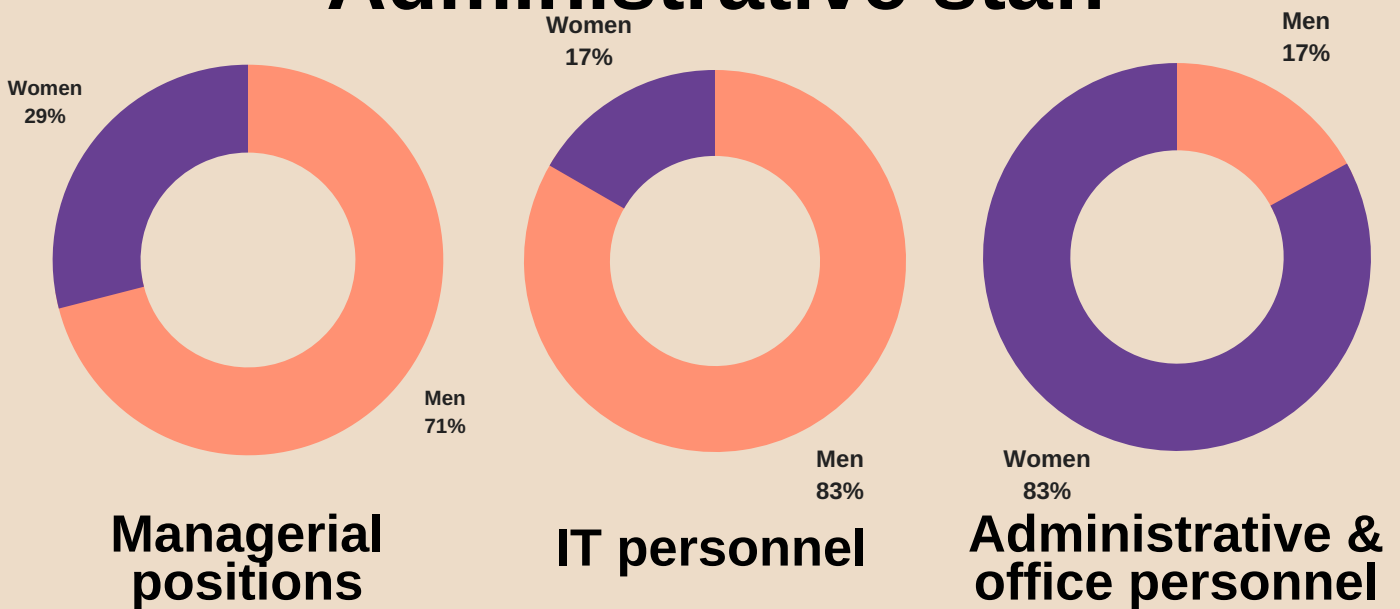

Current Gender distribution

University of Turku, UTU
(Finland)

Academic staff members

Full Professors

Administrative staff

Students

Undergraduate students

Are you up to the challenge to promote gender equality?

Enter the
CrowdEquality
platform