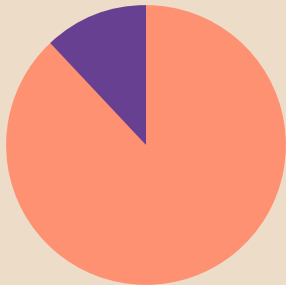

Current Gender distribution

The University of Modena and Reggio Emilia, UniMORE (Italy)

Academic staff members

Women
12%

Men
88%
Doctoral researchers

Women
21%

Men
79%
Professors

Administrative staff

Women
53%

Men
47%

Students

Women
17%

Undergraduate students

Men
83%

Women
14%

Graduate students