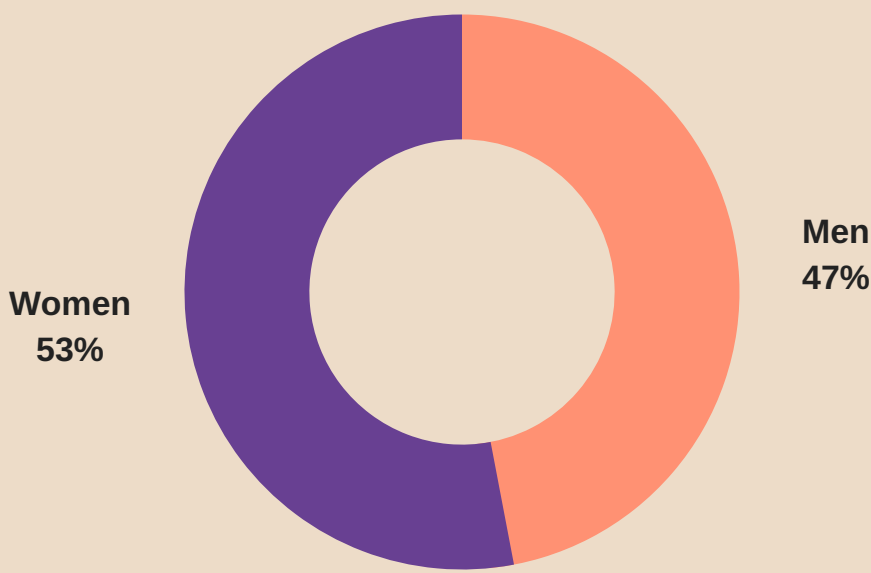

Current Gender distribution

The University of Modena and Reggio Emilia, UniMORE (Italy)

Academic staff members

Women
12%

Men
88%
Doctoral researchers

Women
21%

Men
79%
Professors

Administrative staff

Women
53%

Men
47%

Students

Women
17%

Undergraduate students

Men
83%

Women
14%

Graduate students